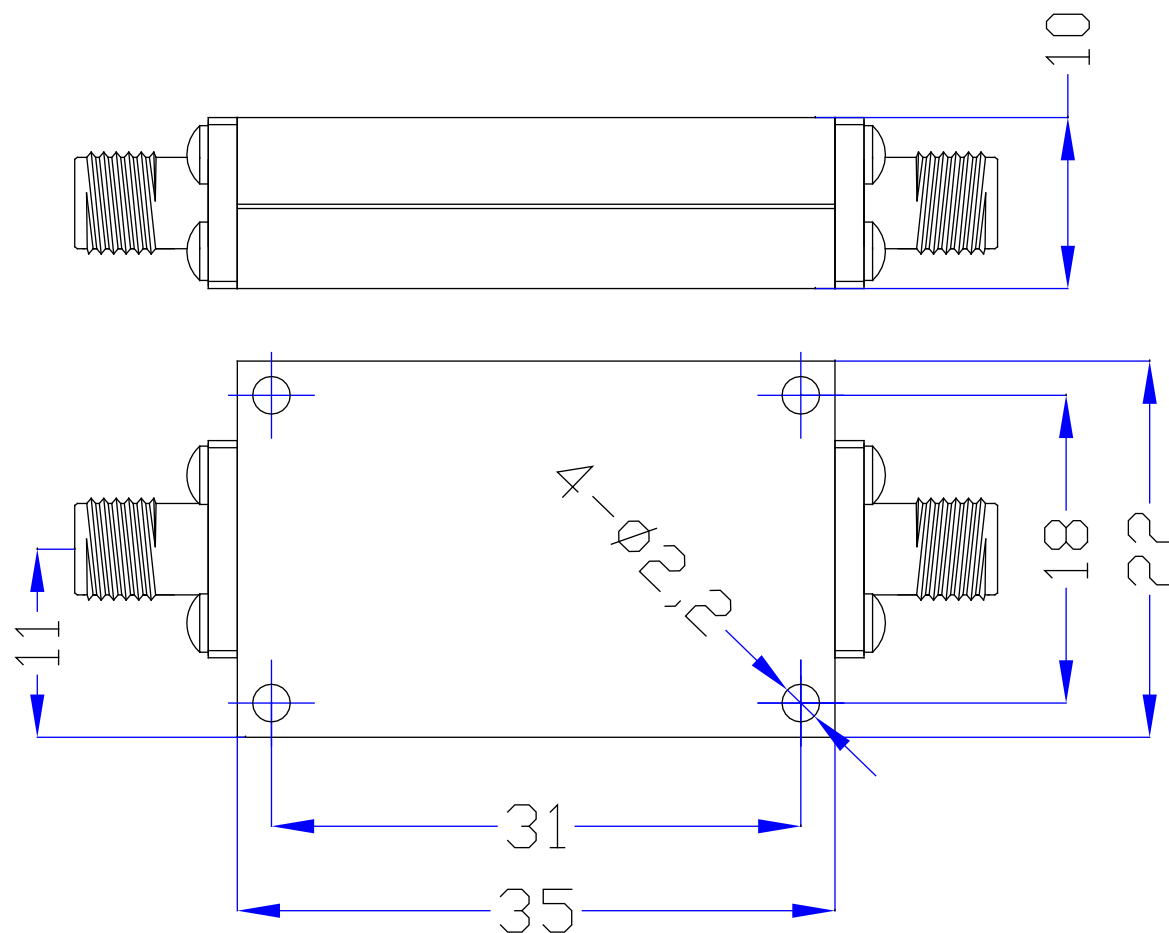

3.2 /

<small>PROPRIETARY INFORMATION: THE INFORMATION IN THIS DRAWING IS PROPRIETARY AND SHALL NOT BE USED OR DISCLOSED WITHOUT PRIOR WRITTEN PERMISSION FROM MICROWAVETOWN</small>				
3dB Cut Off	6 GHz		1283 E. Route 66 Ave. Glendora, CA 91741 Tel: (626)241-9635 Fax: (626)698-1638 www.microwavetown.com	
1dB Pass Band	DC-5.4 GHz			
VSWR	2.0:1(Max)			
Stop Band	45dB @ 6.9-14 GHz (Min)			
Average Power	15 W			Title Low Pass Filter
Surface Finish	Guide Oxygen or Black Paint	Unit		Draw No. MT-A0137-LS
Port Connectors	SMA-Female	mm		Outline Drawing
			DO NOT SCALE DRAWING	