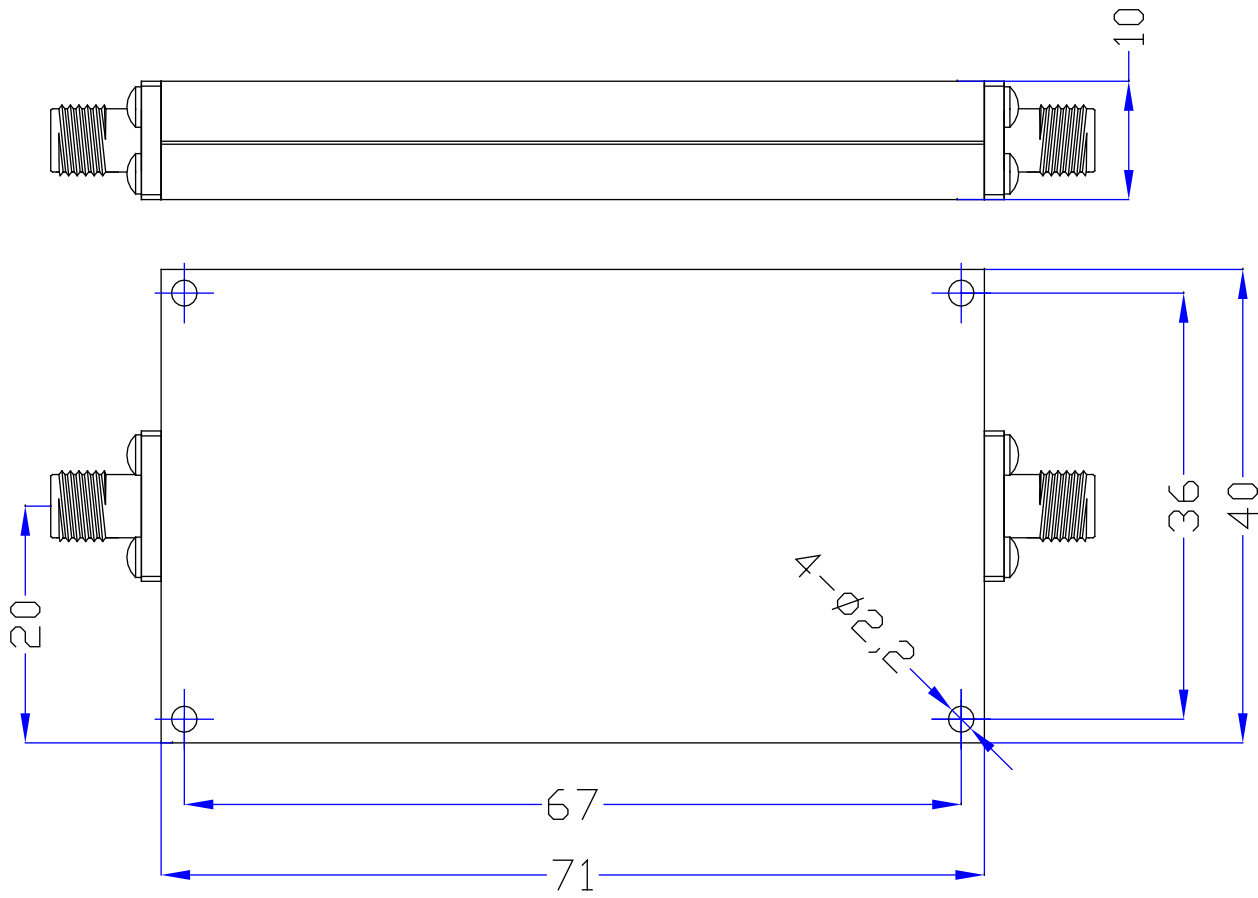

3.2/

<small>PROPRIETARY INFORMATION: THE INFORMATION IN THIS DRAWING IS PROPRIETARY AND SHALL NOT BE USED OR DISCLOSED WITHOUT PRIOR WRITTEN PERMISSION FROM MICROWAVETOWN</small>			MicrowaveTown	
3dB Cut Off	1 GHz		1283 E. Route 66 Ave. Glendora, CA 91741 Tel: (626)241-9635 Fax: (626)698-1638 www.microwavetown.com	
1dB Pass Band	1.1-4GHz			
VSWR	2.0:1 (Max)		Draw No. MT-A0138-HS	
Stop Band	45dB @ DC-0.85GHz (Min)			
Average Power	15 W		Outline Drawing	
Surface Finish	Guide Oxygen or Black Paint	Unit		
Port Connectors	SMA-Female	mm		
			DO NOT SCALE DRAWING	