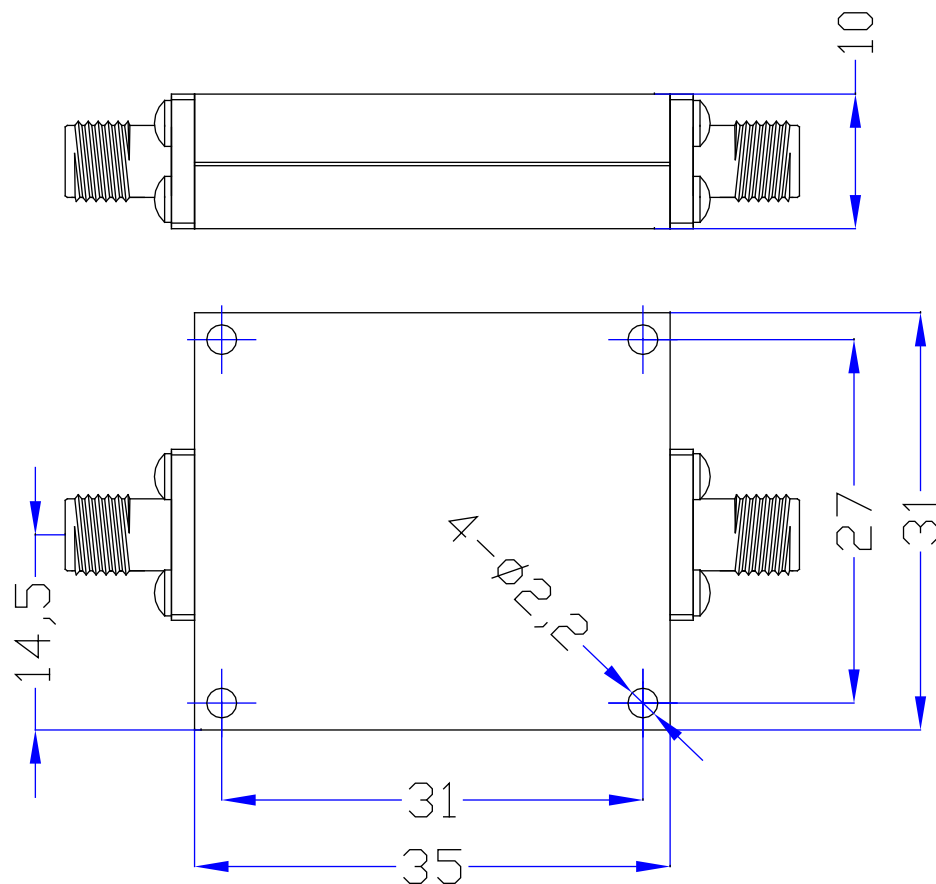

3.2 /

<small>PROPRIETARY INFORMATION: THE INFORMATION IN THIS DRAWING IS PROPRIETARY AND SHALL NOT BE USED OR DISCLOSED WITHOUT PRIOR WRITTEN PERMISSION FROM MICROWAVETOWN</small>			MicrowaveTown	
3dB Cut Off	3 GHz		1283 E. Route 66 Ave. Glendora, CA 91741 Tel: (626)241-9635 Fax: (626)698-1638 www.microwavetown.com	
1dB Pass Band	3.3-12GHz			
VSWR	2.0:1 (Max)		Draw No. MT-A0140-HS	
Stop Band	45dB @ DC-2.55GHz (Min)			
Average Power	15 W		Unit DO NOT SCALE DRAWING	
Surface Finish.	Guide Oxygen or Black Paint			
Port Connectors	SMA-Female	mm		
			Outline Drawing	