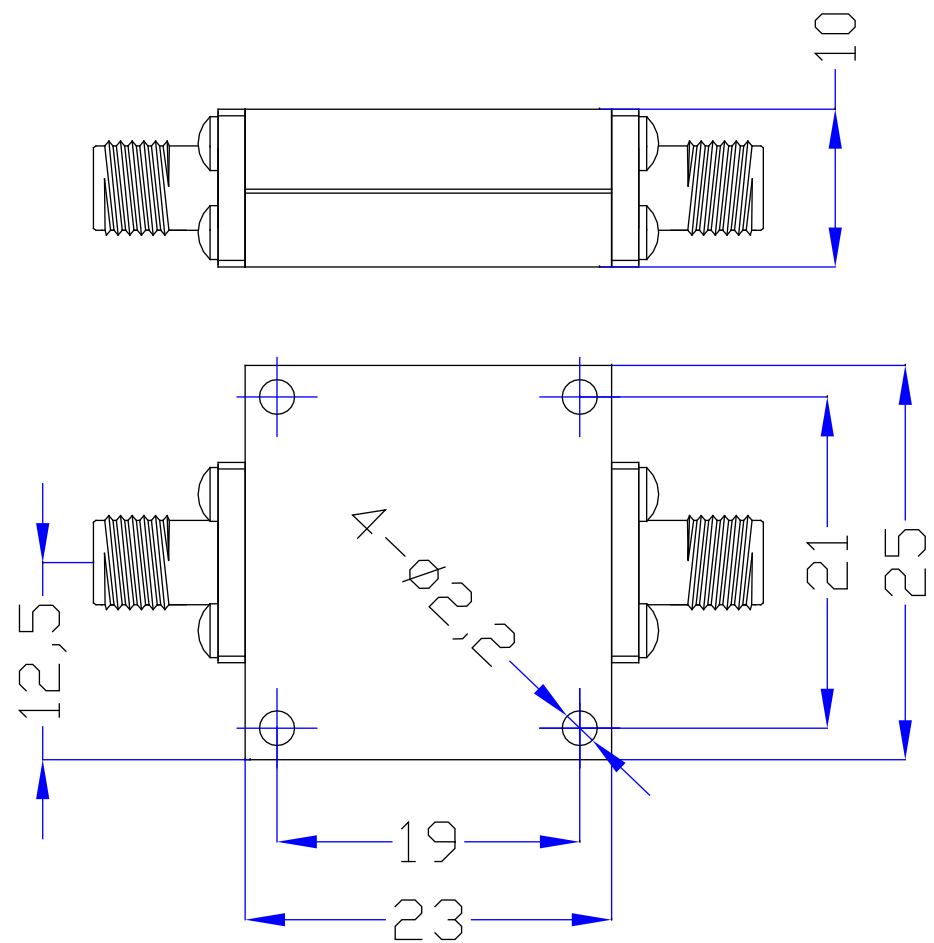

3.2

<small>PROPRIETARY INFORMATION: THE INFORMATION IN THIS DRAWING IS PROPRIETARY AND SHALL NOT BE USED OR DISCLOSED WITHOUT PRIOR WRITTEN PERMISSION FROM MICROWAVETOWN</small>				
3dB Cut Off	8 GHz		1283 E. Route 66 Glendora, CA 91741 Tel: (626)241-9635 Fax: (626)698-1638 www.microwavetown.com	
1dB Pass Band	8.8-18GHz			
VSWR	2.0:1(Max)			
Stop Band	45dB @ DC-6.8GHz (Min)		Draw No.	MT-A0143-HS
Average Power	15 W		DO NOT SCALE DRAWING	
Port Connectors	SMA-Female	Unit		
Surface Finish	Guide Oxygen or Black Paint	mm		
			<b>Outline Drawing</b>	