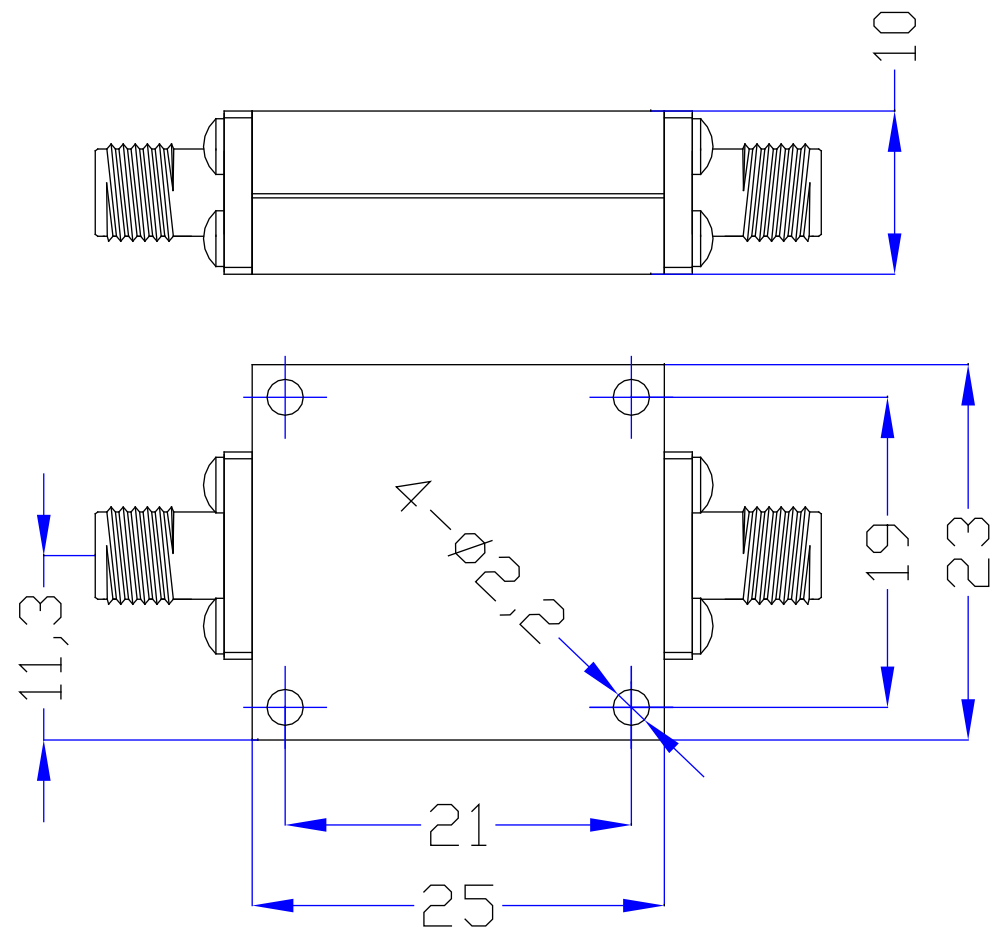

3.2

<small>PROPRIETARY INFORMATION: THE INFORMATION IN THIS DRAWING IS PROPRIETARY AND SHALL NOT BE USED OR DISCLOSED WITHOUT PRIOR WRITTEN PERMISSION FROM MICROWAVETOWN</small>				
3dB Cut Off	10 GHz		1283 E. Route 66 Ave. Glendora, CA 91741 Tel: (626)241-9635 Fax: (626)698-1638 www.microwavetown.com	
1dB Pass Band	11-18GHz			
VSWR	2.0:1(Max)		Title High Pass Filter	
Stop Band	45dB @ DC-8.5GHz (Min)			
Average Power	15 W		Draw No. MT-A0145-HS	
Surface Finish	Guide Oxygen or Black Paint	Unit		
Port Connectors	SMA-Female	mm	DO NOT SCALE DRAWING Outline Drawing	