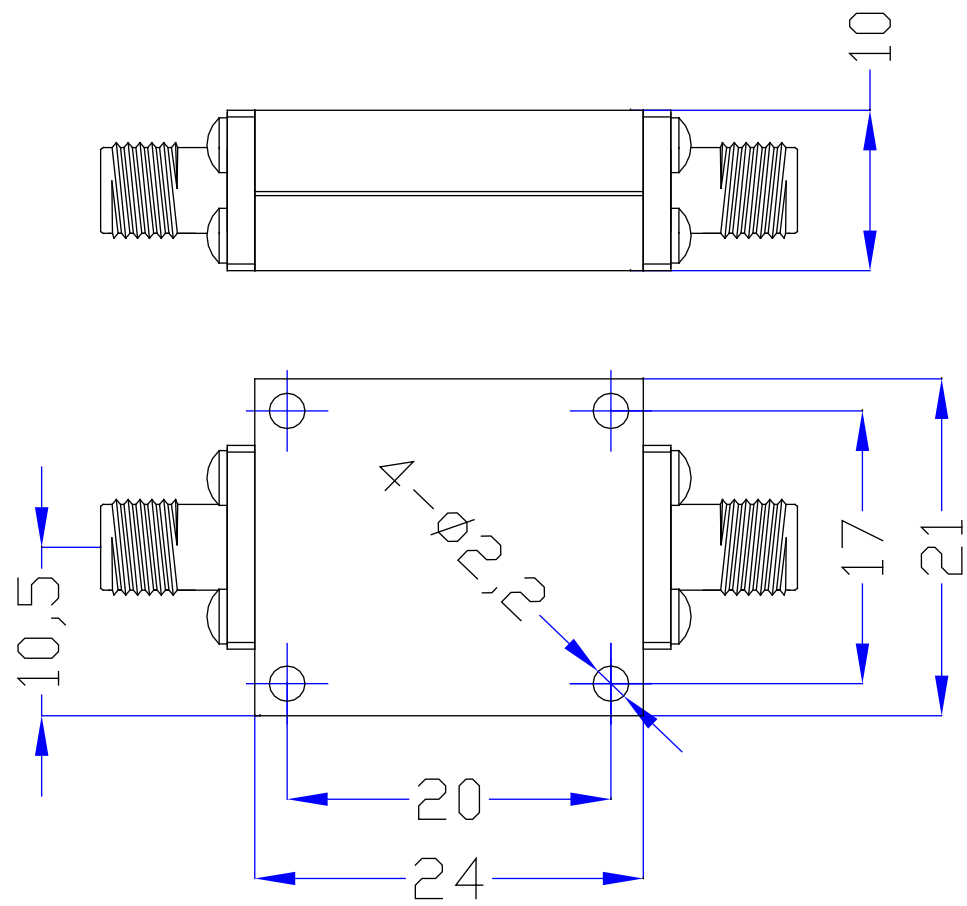

3.2 /

<small>PROPRIETARY INFORMATION: THE INFORMATION IN THIS DRAWING IS PROPRIETARY AND SHALL NOT BE USED OR DISCLOSED WITHOUT PRIOR WRITTEN PERMISSION FROM MICROWAVETOWN</small>			MicrowaveTown	
3dB Cut Off	12 GHz		1283 E. Route 66 Ave. Glendora, CA 91741 Tel: (626)241-9635 Fax: (626)698-1638 www.microwavetown.com	
1dB Pass Band	13.2-18GHz			
VSWR	2.0:1 (Max)		Draw No. MT-A0147-HS	
Stop Band	45dB @ DC-10.2GHz (Min)			
Average Power	15 W		Unit DO NOT SCALE DRAWING	
Surface Finish	Guide Oxygen or Black Paint			
Port Connectors	SMA-Female	mm	Outline Drawing	