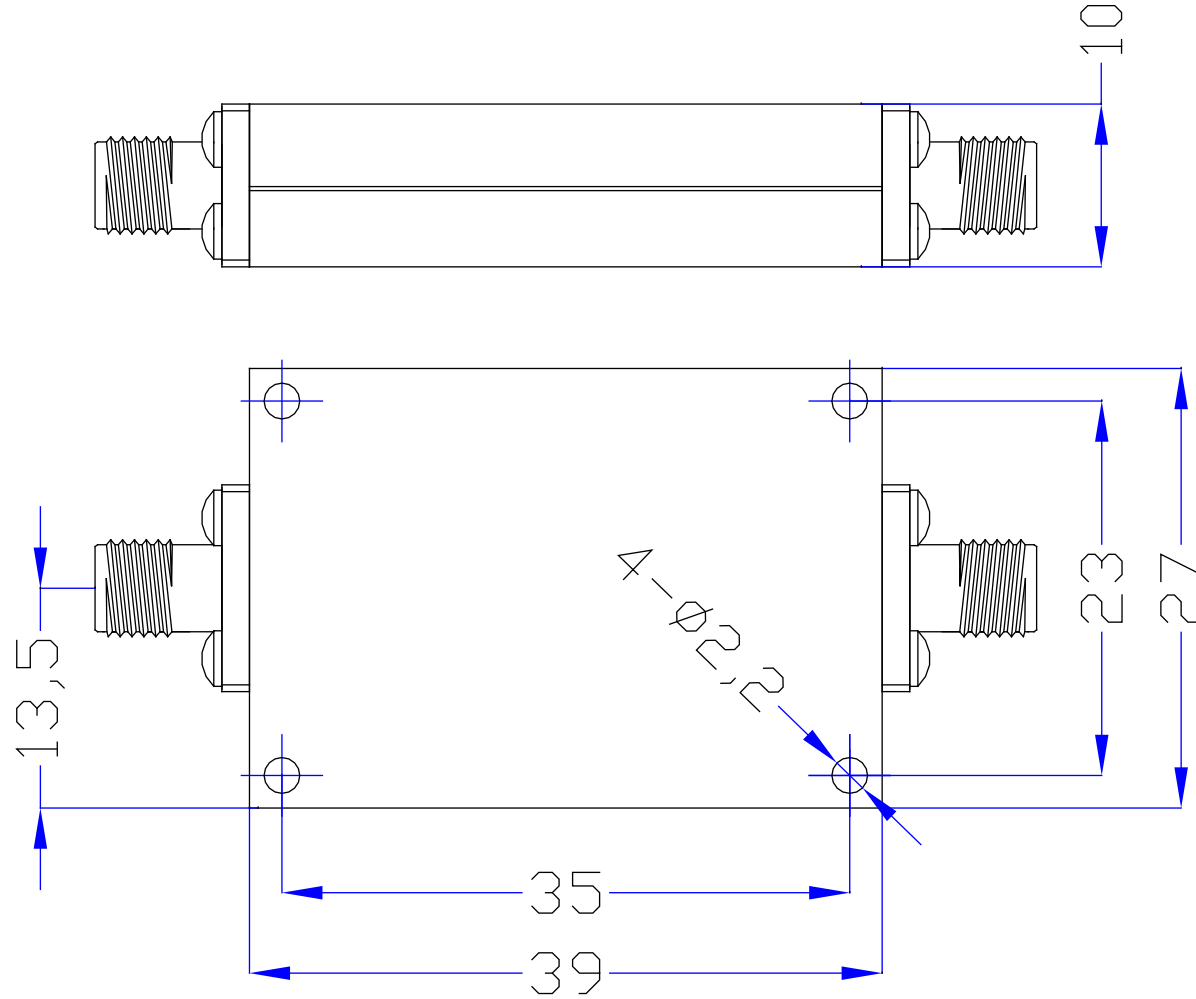

3.2 /

<small>PROPRIETARY INFORMATION: THE INFORMATION IN THIS DRAWING IS PROPRIETARY AND SHALL NOT BE USED OR DISCLOSED WITHOUT PRIOR WRITTEN PERMISSION FROM MICROWAVETOWN</small>			MicrowaveTown	
3dB Cut Off	4 GHz		1283 E. Route 66 Ave. Glendora, CA 91741 Tel: (626)241-9635 Fax: (626)698-1638 www.microwavetown.com	
1dB Pass Band	DC-3.6 GHz			
VSWR	2.0:1(Max)		Draw No. MT-A0149-LS	
Stop Band	45dB @ 4.6-10 GHz (Min)			
Average Power	15 W		Outline Drawing	
Surface Finish	Black Paint	Unit		
Port Connectors	SMA-Female	mm		
			DO NOT SCALE DRAWING	