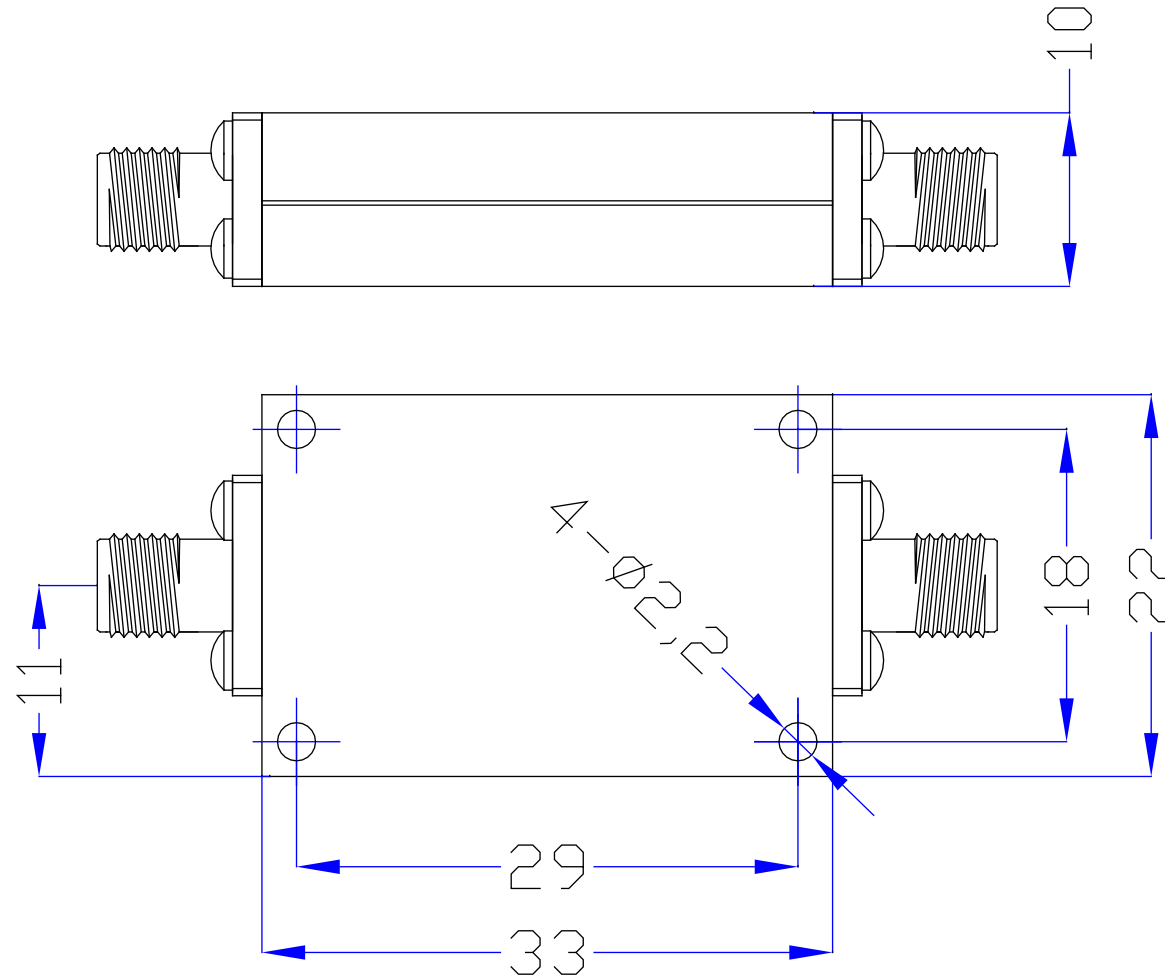

3.2 /

<small>PROPRIETARY INFORMATION: THE INFORMATION IN THIS DRAWING IS PROPRIETARY AND SHALL NOT BE USED OR DISCLOSED WITHOUT PRIOR WRITTEN PERMISSION FROM MICROWAVETOWN</small>				
3dB Cut Off	7 GHz		1283 E. Route 66 Ave. Glendora, CA 91741 Tel: (626)241-9635 Fax: (626)698-1638 www.microwavetown.com	
1dB Pass Band	DC-6.3 GHz			
VSWR	2.0:1(Max)		Draw No. MT-A0151-LS	
Stop Band	45dB @ 8-15 GHz (Min)			
Average Power	15 W		Outline Drawing	
Surface Finish	Black Paint	Unit		
Port Connectors	SMA-Female	mm		
			DO NOT SCALE DRAWING	