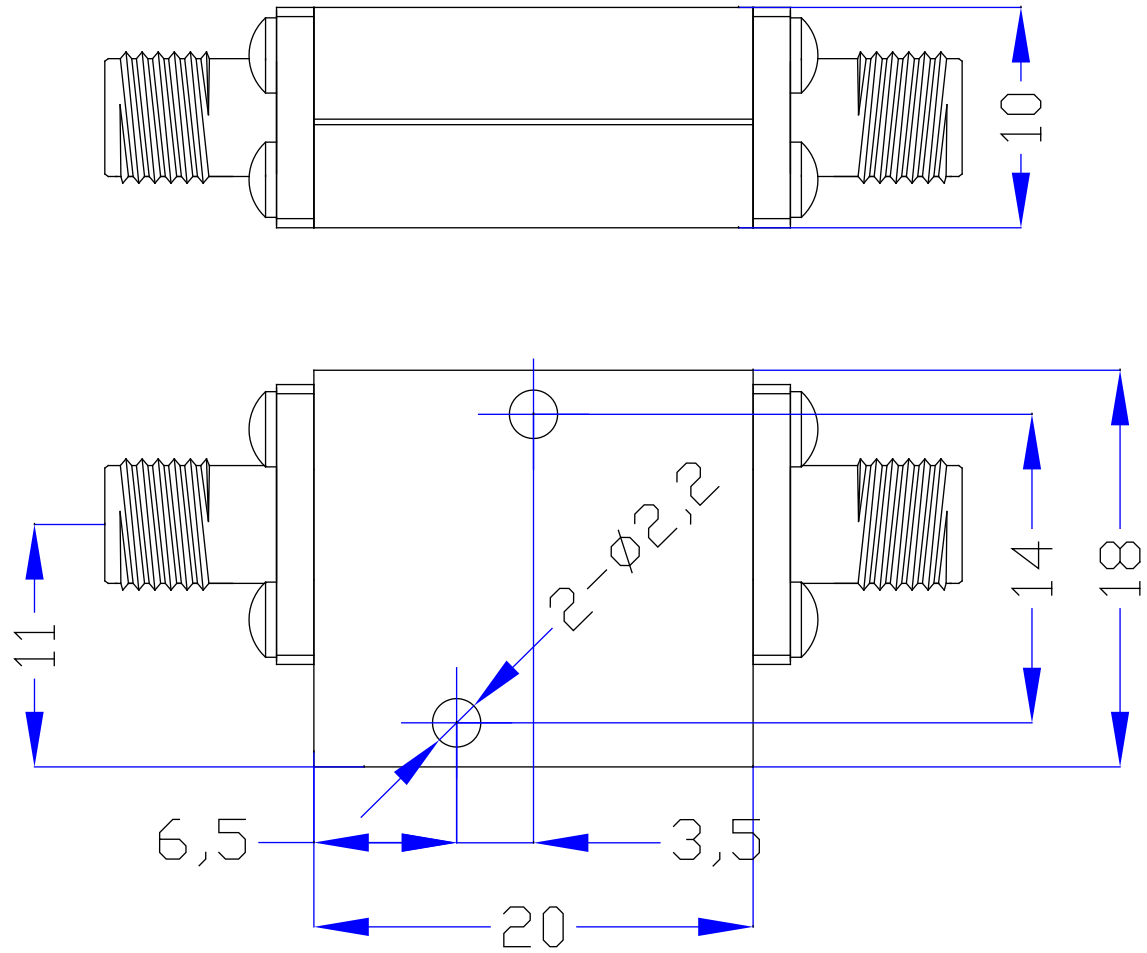

3.2 /

<small>PROPRIETARY INFORMATION: THE INFORMATION IN THIS DRAWING IS PROPRIETARY AND SHALL NOT BE USED OR DISCLOSED WITHOUT PRIOR WRITTEN PERMISSION FROM MICROWAVETOWN</small>				
3dB Cut Off	12 GHz		1283 E. Route 66 Ave. Glendora, CA 91741 Tel: (626)241-9635 Fax: (626)698-1638 www.microwavetown.com	
1dB Pass Band	DC-10.8 GHz			
VSWR	2.0:1(Max)		Draw No. <b>MT-A0155-LS</b>	
Stop Band	45dB @ 13.8-18 GHz (Min)			
Average Power	15 W		<b>Outline Drawing</b>	
Surface Finish	Black Paint	Unit		
Port Connectors	SMA-Female	mm		
			DO NOT SCALE DRAWING	