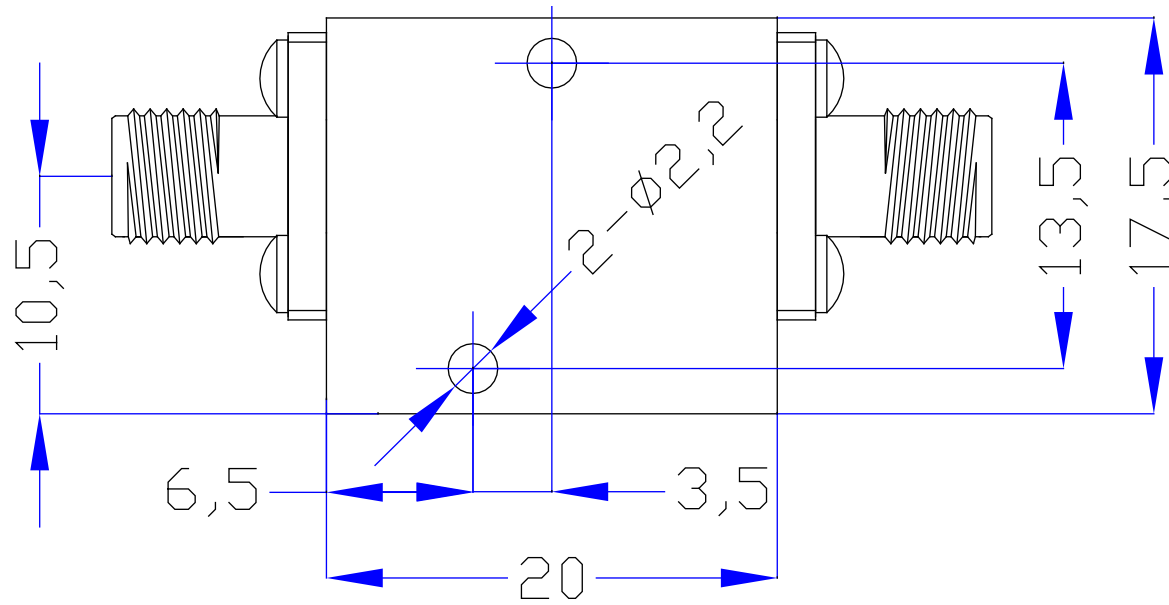

3.2 /

<small>PROPRIETARY INFORMATION: THE INFORMATION IN THIS DRAWING IS PROPRIETARY AND SHALL NOT BE USED OR DISCLOSED WITHOUT PRIOR WRITTEN PERMISSION FROM MICROWAVETOWN</small>				
3dB Cut Off	13 GHz		1283 E. Route 66 Ave. Glendora, CA 91741 Tel: (626)241-9635 Fax: (626)698-1638 www.microwavetown.com	
1dB Pass Band	DC-11.7 GHz			
VSWR	2.0:1(Max)			
Stop Band	45dB @ 15-19 GHz (Min)		Draw No.	MT-A0229-LS
Average Power	15 W		DO NOT SCALE DRAWING	
Surface Finish	Black Paint	Unit		
Port Connectors	SMA-Female	mm		
			Outline Drawing	