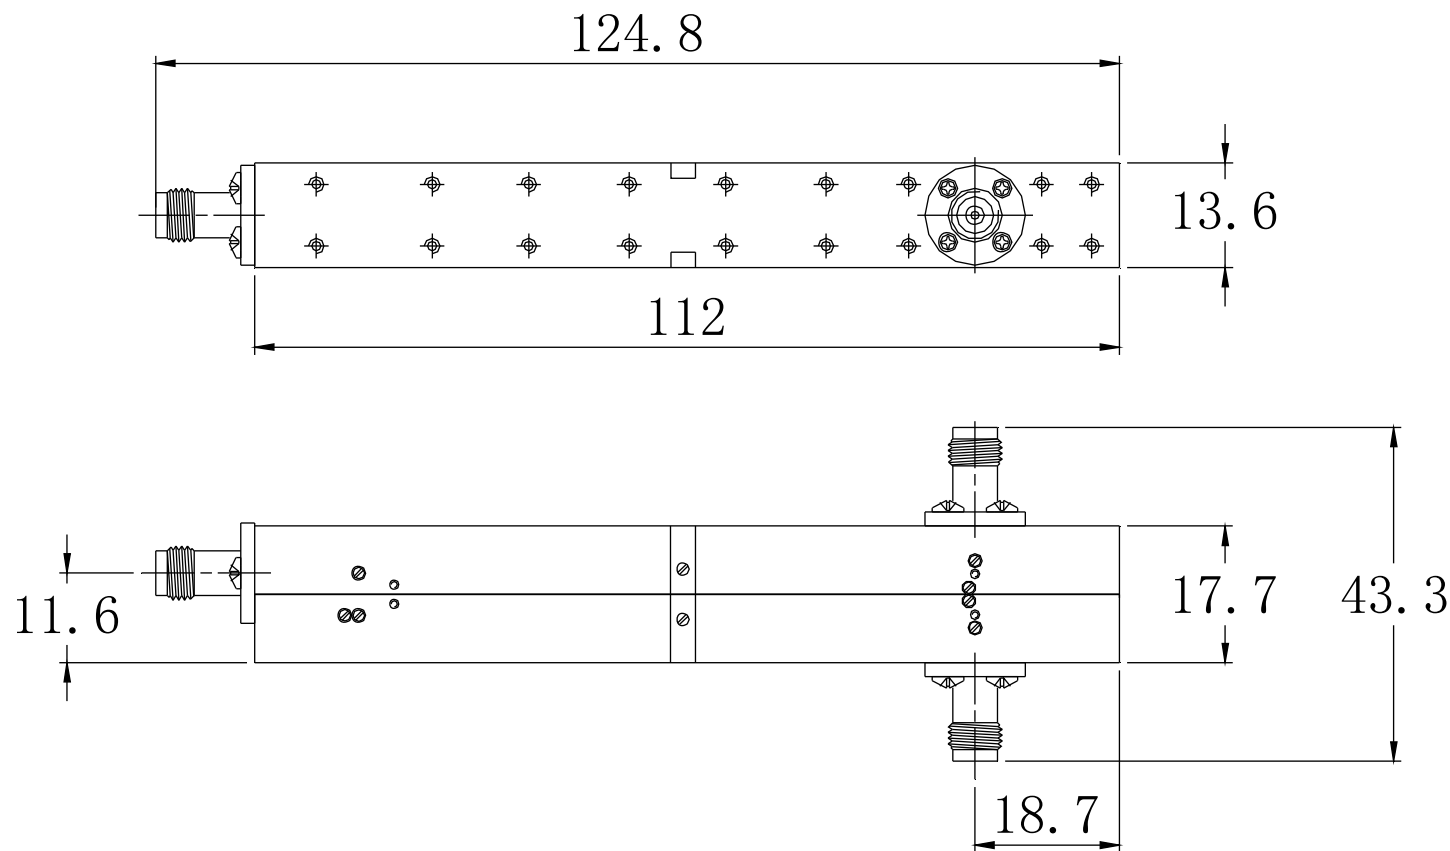

3.2/

<small>PROPRIETARY INFORMATION: THE INFORMATION IN THIS DRAWING IS PROPRIETARY AND SHALL NOT BE USED OR DISCLOSED WITHOUT PRIOR WRITTEN PERMISSION FROM MICROWAVETOWN</small>			
Frequency Range	2-40 GHz	1283 E. Route 66 Ave. Glendora, CA 91741	
Coupling	15.5-3dB	Tel: (626) 241-9635	
Directivity	15 dB (Min)	Fax: (626) 698-1638	
VSWR	1.43:1 (Max)	www.microwavetown.com	
Insertion Loss	1.8 dB (Max)	Draw No.	
Power (Average/Peak)	2w/1kw	MT70601	
	Unit	Outline Drawing	
	mm	DO NOT SCALE DRAWING	