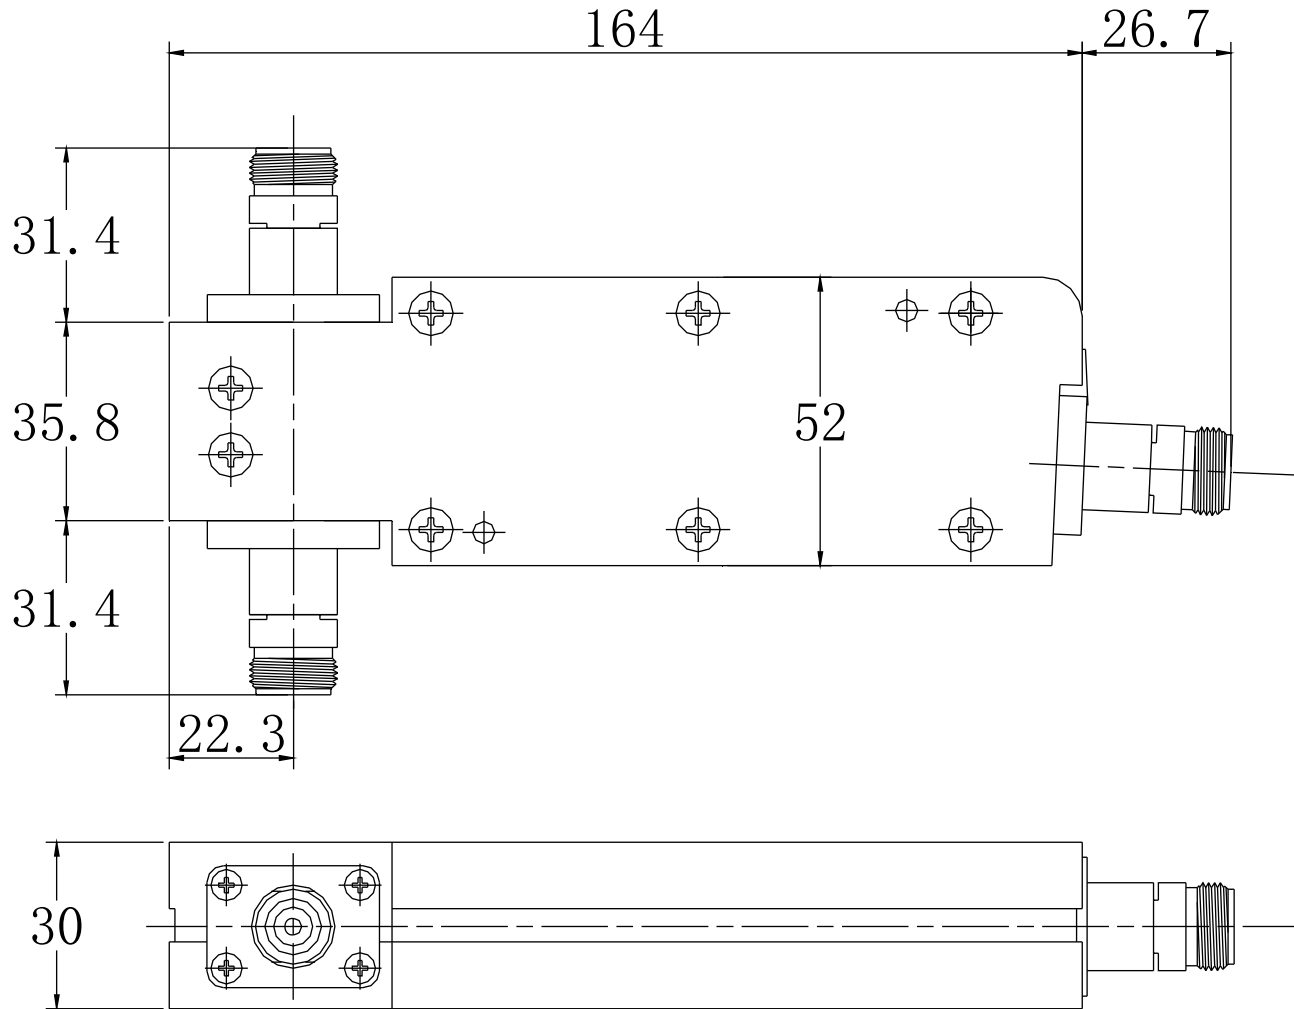

3.2/

<small>PROPRIETARY INFORMATION: THE INFORMATION IN THIS DRAWING IS PROPRIETARY AND SHALL NOT BE USED OR DISCLOSED WITHOUT PRIOR WRITTEN PERMISSION FROM MICROWAVETOWN</small>		MicrowaveTown	
Frequency Range	2-8 GHz	1283 E. Route 66 Ave. Glendora, CA 91741 Tel: (626)241-9635 Fax: (626)698-1638 www.microwavetown.com	
Coupling	20-2dB		
Directivity	24dB (Min)	Title	
VSWR	1.38:1 (Max)	Coaxial Directional Coupler	
Insertion Loss	1dB (Max)	Draw No.	
Power (Average/Peak)	100w/1kw	MT80601	
	Unit	Outline Drawing	
	mm	DO NOT SCALE DRAWING	