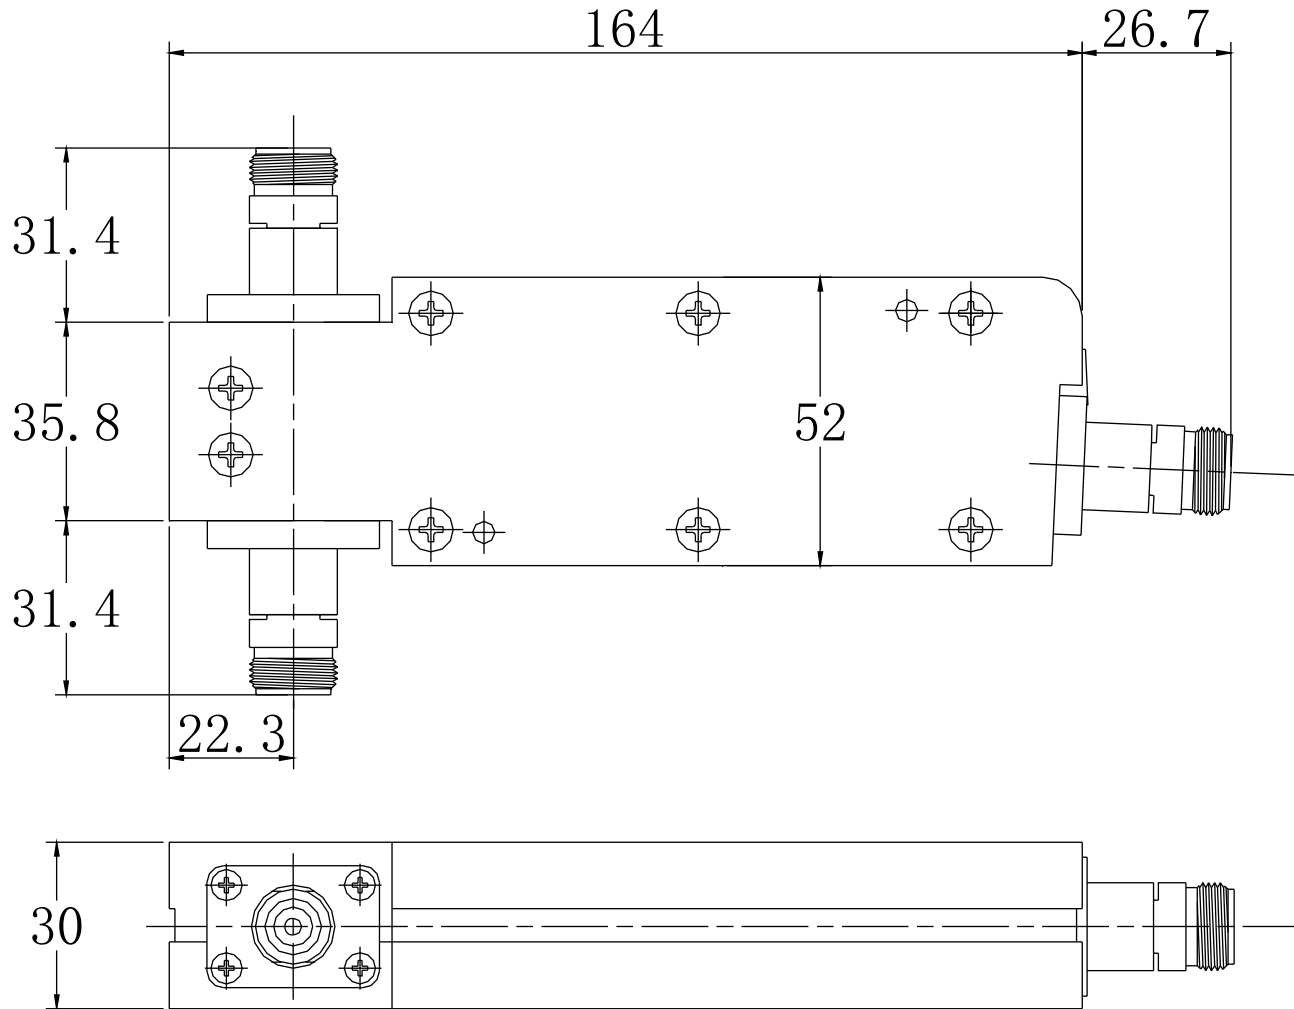

3.2/

<small>PROPRIETARY INFORMATION: THE INFORMATION IN THIS DRAWING IS PROPRIETARY AND SHALL NOT BE USED OR DISCLOSED WITHOUT PRIOR WRITTEN PERMISSION FROM MICROWAVETOWN</small>		MicrowaveTown	
Frequency Range	8-18GHz	1283 E. Route 66 Ave. Glendora, CA 91741 Tel: (626)241-9635 Fax: (626)698-1638 www.microwavetown.com	Title
Coupling	20-2dB		Coaxial Directional Coupler
Directivity	21dB (Min)		Draw No.
VSWR	1.38:1 (Max)		MT80601
Insertion Loss	1dB (Max)		Outline Drawing
Power (Average/Peak)	100w/1kw		
		Unit	
		mm	DO NOT SCALE DRAWING