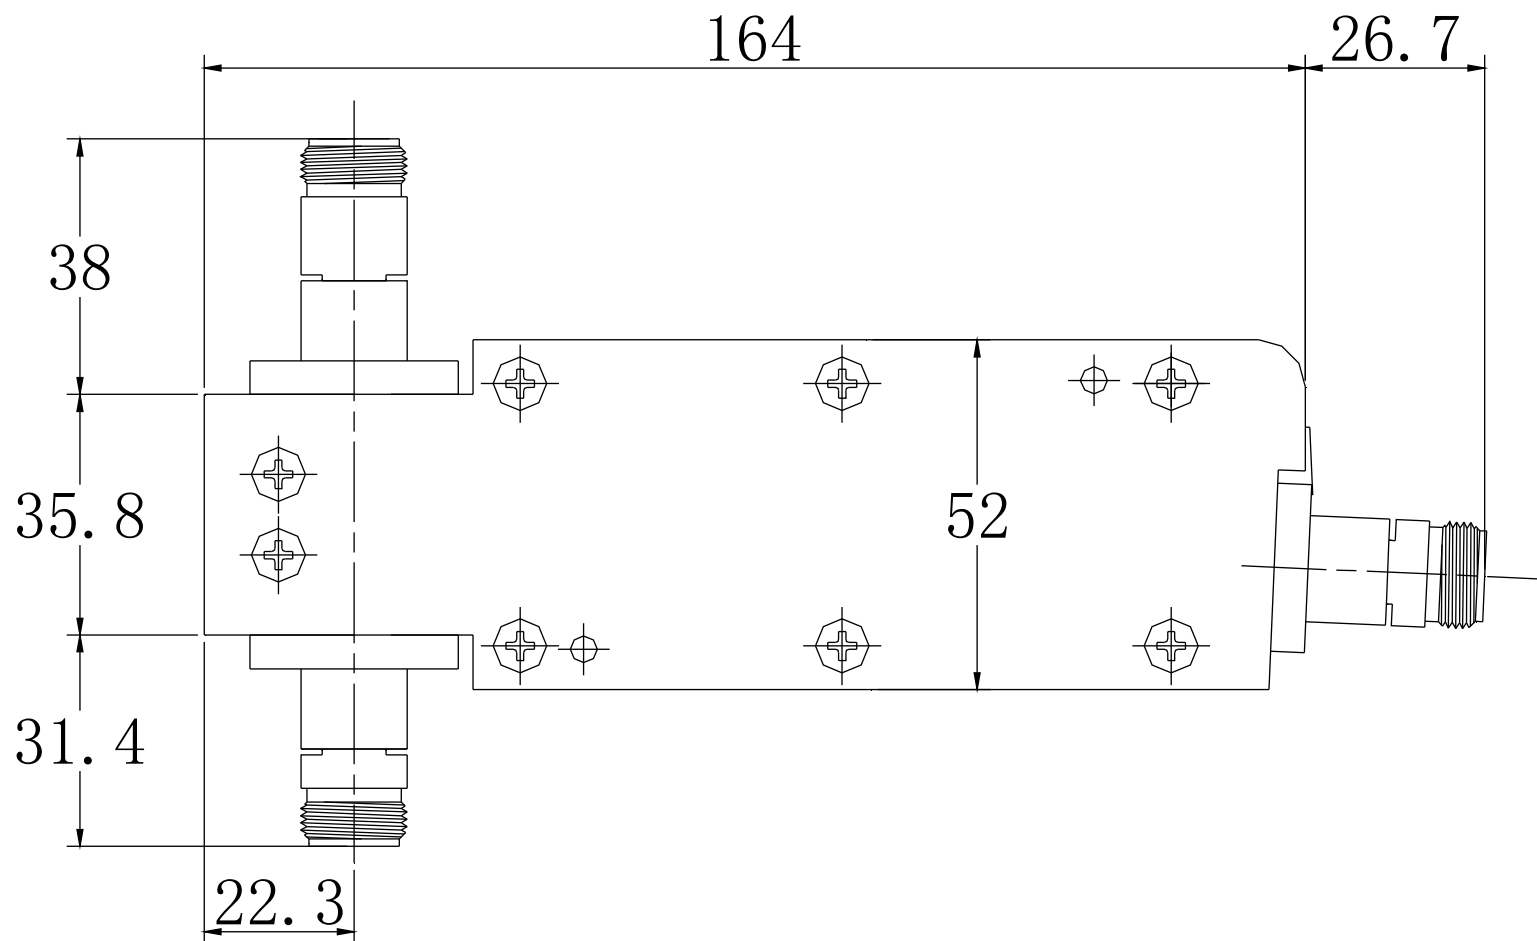

3.2/

Frequency Range		2-8 GHz			1283 E. Route 66 Ave. Glendora, CA 91741 Tel: (626)241-9635 Fax: (626)698-1638 www.microwavetown.com		Title		
Coupling		30-2dB					Coaxial Directional Coupler		
Directivity		24dB (Min)					Draw No.		
VSWR		1.38:1 (Max)					MT80602		
Insertion Loss		1dB (Max)					Outline Drawing		
Power (Average/Peak)		100w/1kw	Unit						
			mm	DO NOT SCALE DRAWING					