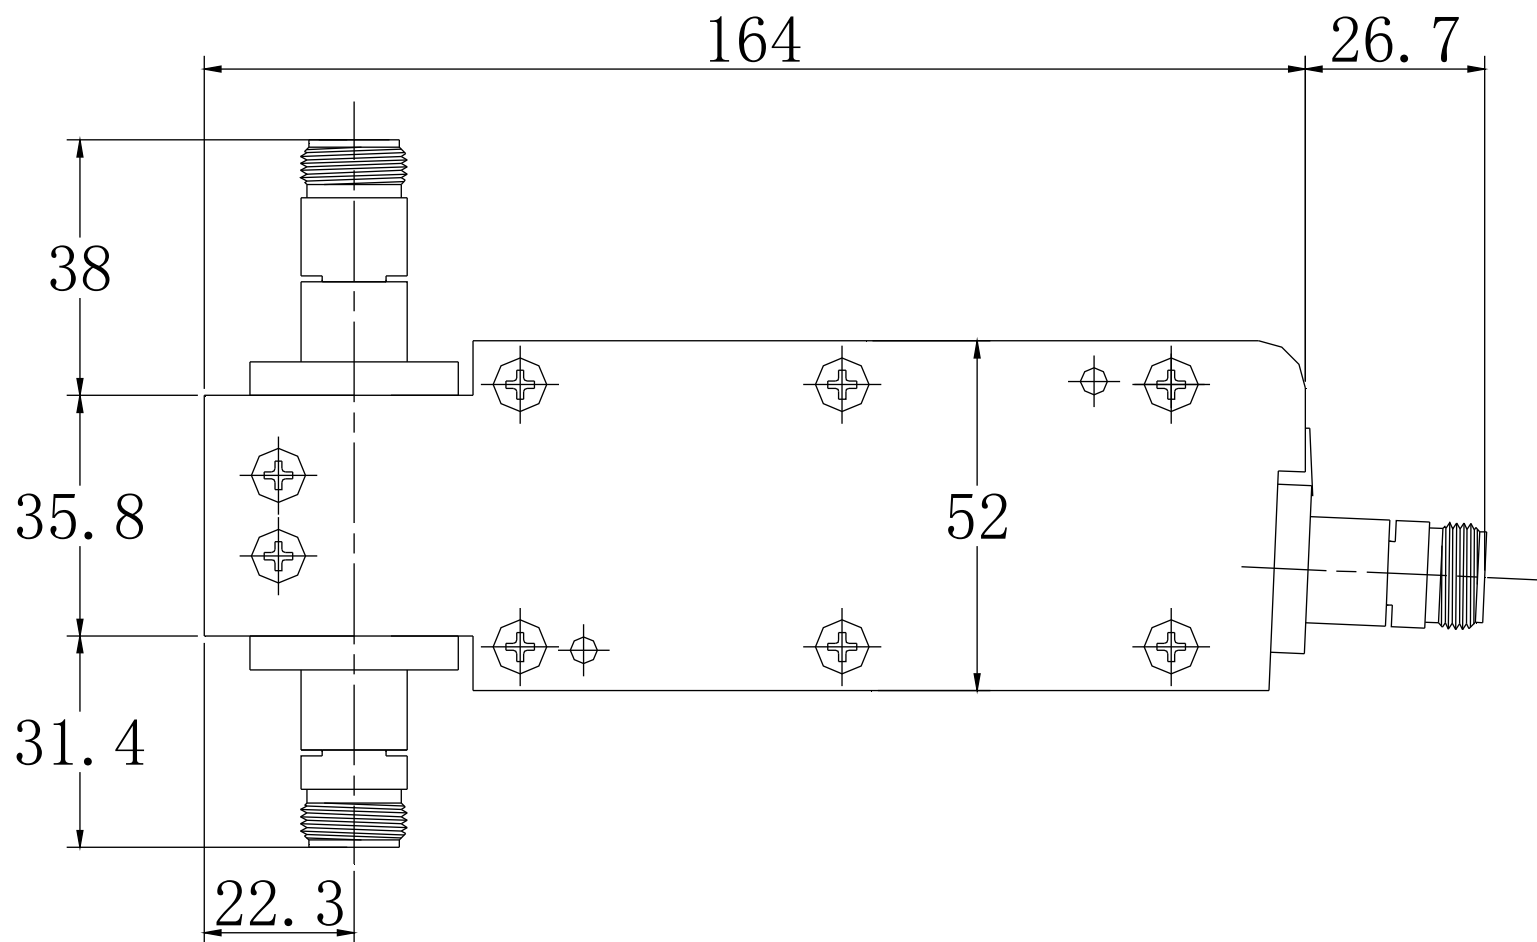

3.2/

		<b>M</b>	
Frequency Range	8-18 GHz	1283 E. Route 66 Ave. Glendora, CA 91741 Tel: (626) 241-9635 Fax: (626) 698-1638 www.microwavetown.com	Title
Coupling	30-2dB		Coaxial Directional Coupler
Directivity	21dB (Min)		Draw No.
VSWR	1.38:1 (Max)		MT80602
Insertion Loss	1dB (Max)		Outline Drawing
Power (Average/Peak)	100w/1kw		
		Unit	
		mm	DO NOT SCALE DRAWING