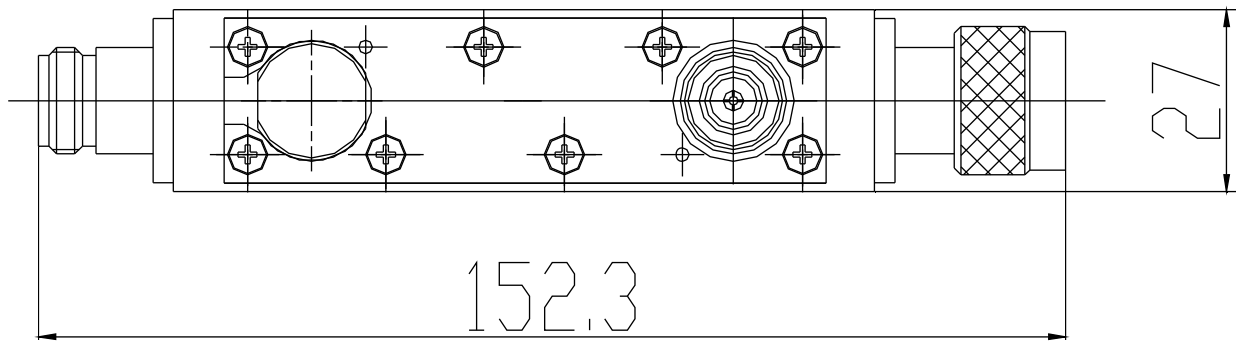

3.2 /

Frequency Range		2-18 GHz			1283 E. Route 66 Ave. Glendora, CA 91741 Tel: (626) 241-9635 Fax: (626) 698-1638 www.microwavetown.com		Title	
Coupling		30-2dB					Coaxial Directional Coupler	
Directivity		12dB (Min)					Draw No.	
VSWR		1.2:1 (Max)					MT80604	
Insertion Loss		1dB (Max)					Outline Drawing	
Power (Average/Peak)		400w/3kw	Unit					
			mm		DO NOT SCALE DRAWING			