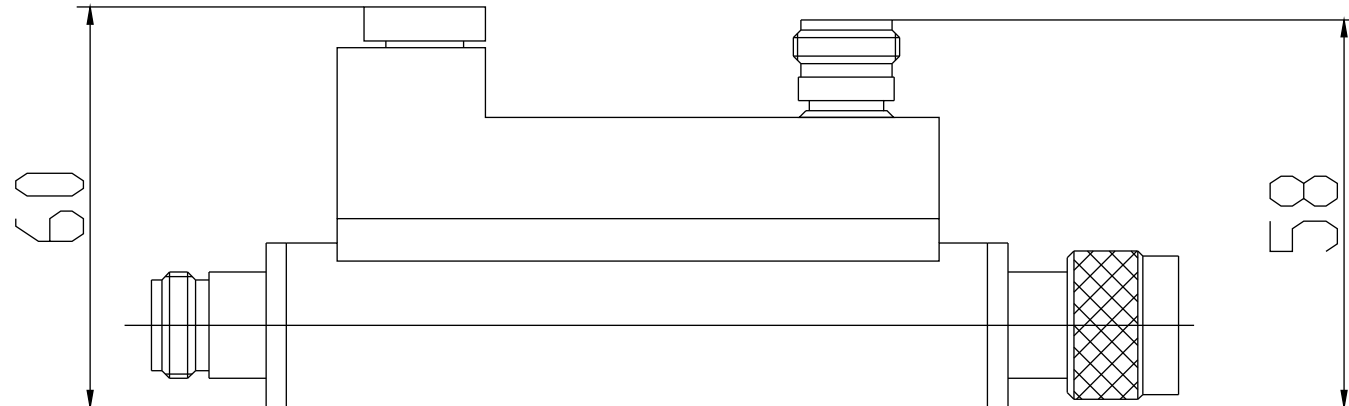

3.2 /

Frequency Range		2-18 GHz			1283 E. Route 66 Ave. Glendora, CA 91741 Tel: (626) 241-9635 Fax: (626) 698-1638 www.microwavetown.com		Title	
Coupling		30-2dB					Coaxial Directional Coupler	
Directivity		12dB (Min)					Draw No.	
VSWR		1.2:1 (Max)					MT80604	
Insertion Loss		1dB (Max)					Outline Drawing	
Power (Average/Peak)		400w/3kw	Unit					
			mm		DO NOT SCALE DRAWING			