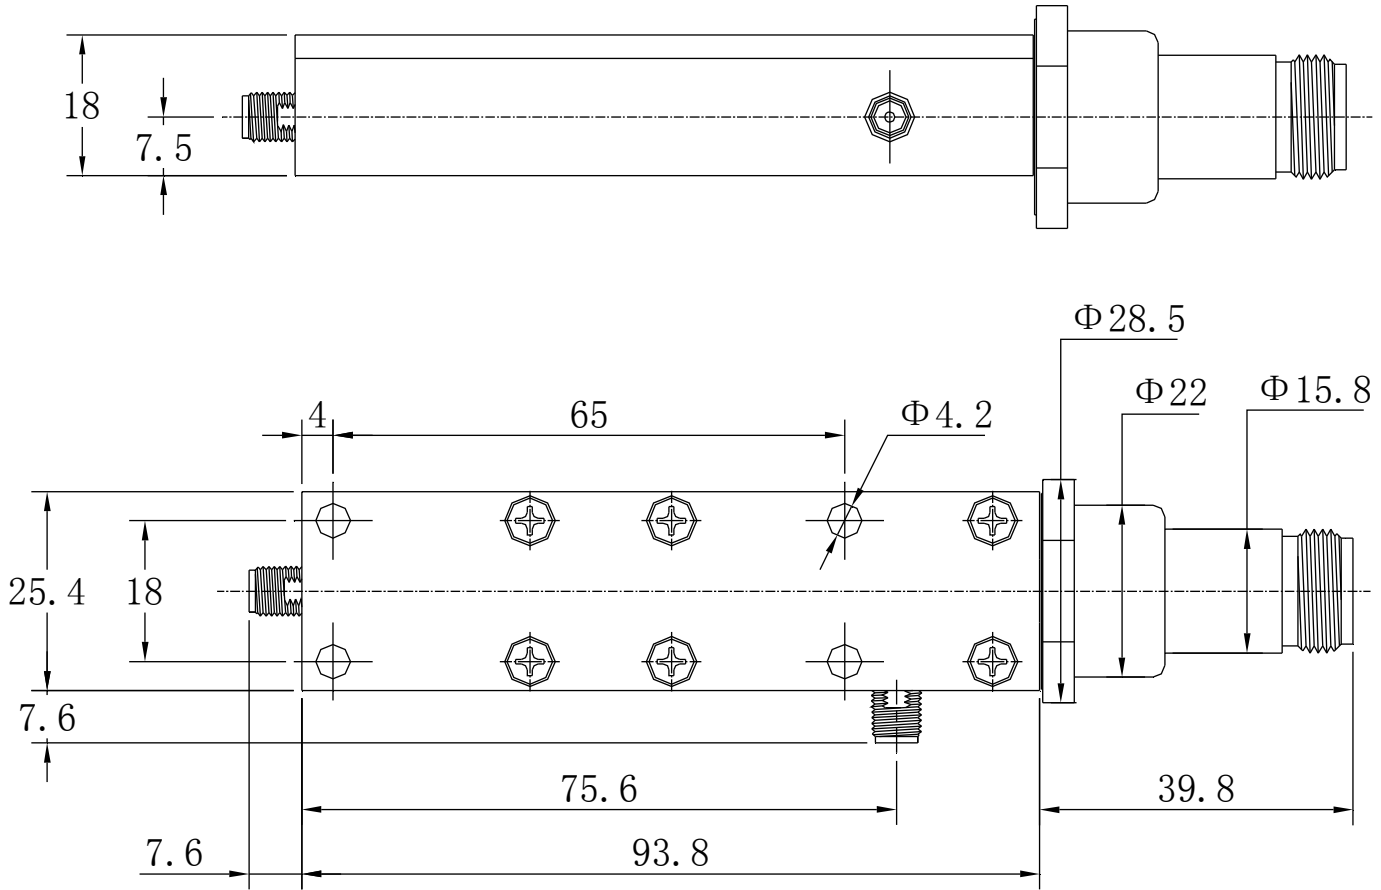

3.2

Frequency Range		3-6 GHz			1283 E. Route 66 Ave. Glendora, CA 91741 Tel: (626) 241-9635 Fax: (626) 698-1638 www.microwavetown.com		Title	
Coupling		16-1.5dB					Coaxial Directional Coupler	
Directivity		25dB (Min)					Draw No.	
VSWR		1.43:1 (Max)					MT80611	
Insertion Loss		3.5dB (Max)					Outline Drawing	
Power (Average/Peak)		1w/10kw	Unit					
			mm		DO NOT SCALE DRAWING			