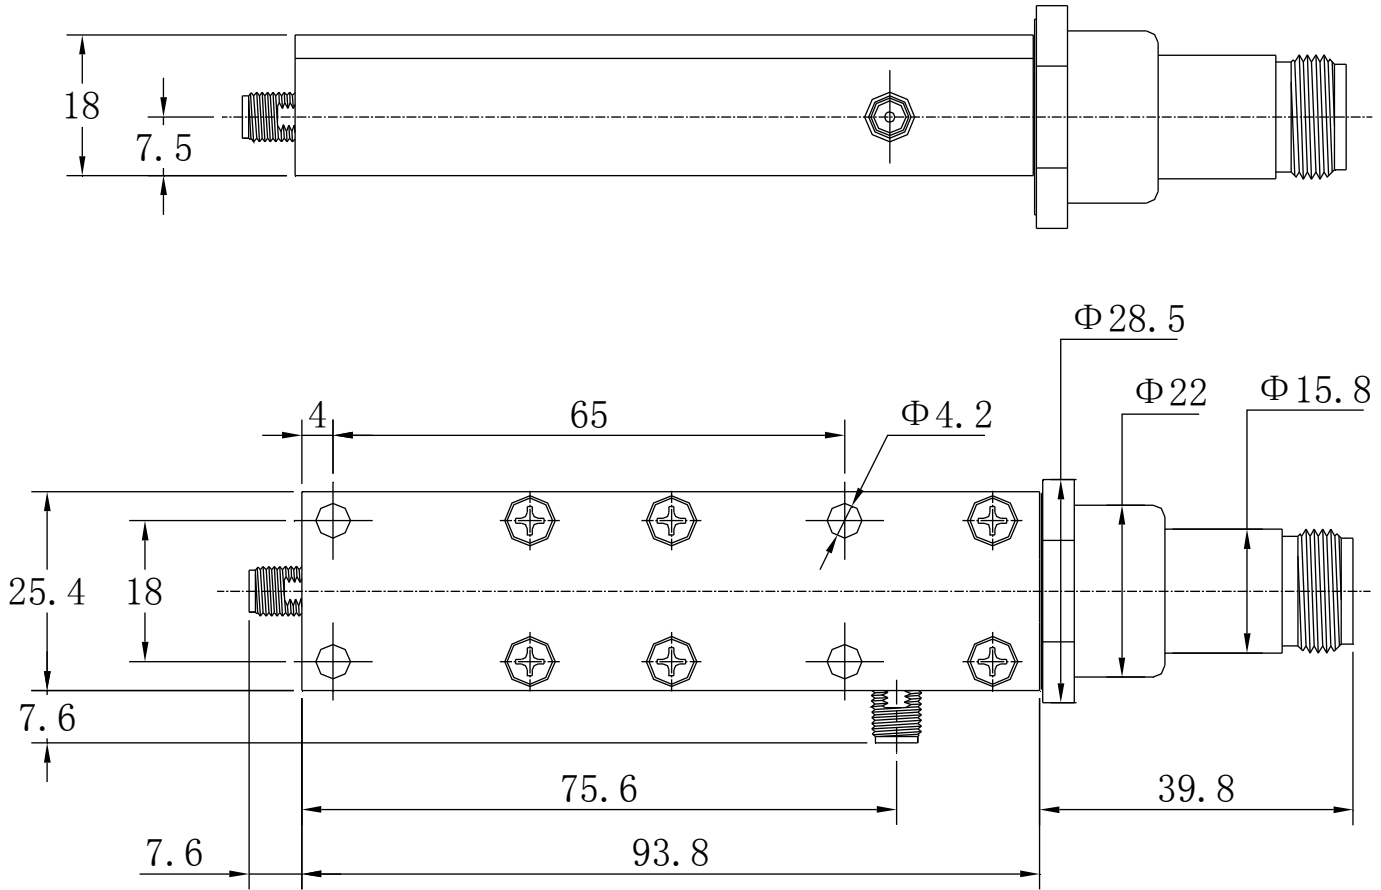

3.2

Frequency Range		6-9 GHz			1283 E. Route 66 Ave. Glendora, CA 91741 Tel: (626) 241-9635 Fax: (626) 698-1638 www.microwavetown.com		Title	
Coupling		16-1.5dB					Coaxial Directional Coupler	
Directivity		20dB (Min)					Draw No.	
VSWR		1.43:1 (Max)					MT80611	
Insertion Loss		3.5dB (Max)					Outline Drawing	
Power (Average/Peak)		1w/10kw	Unit					
			mm		DO NOT SCALE DRAWING			