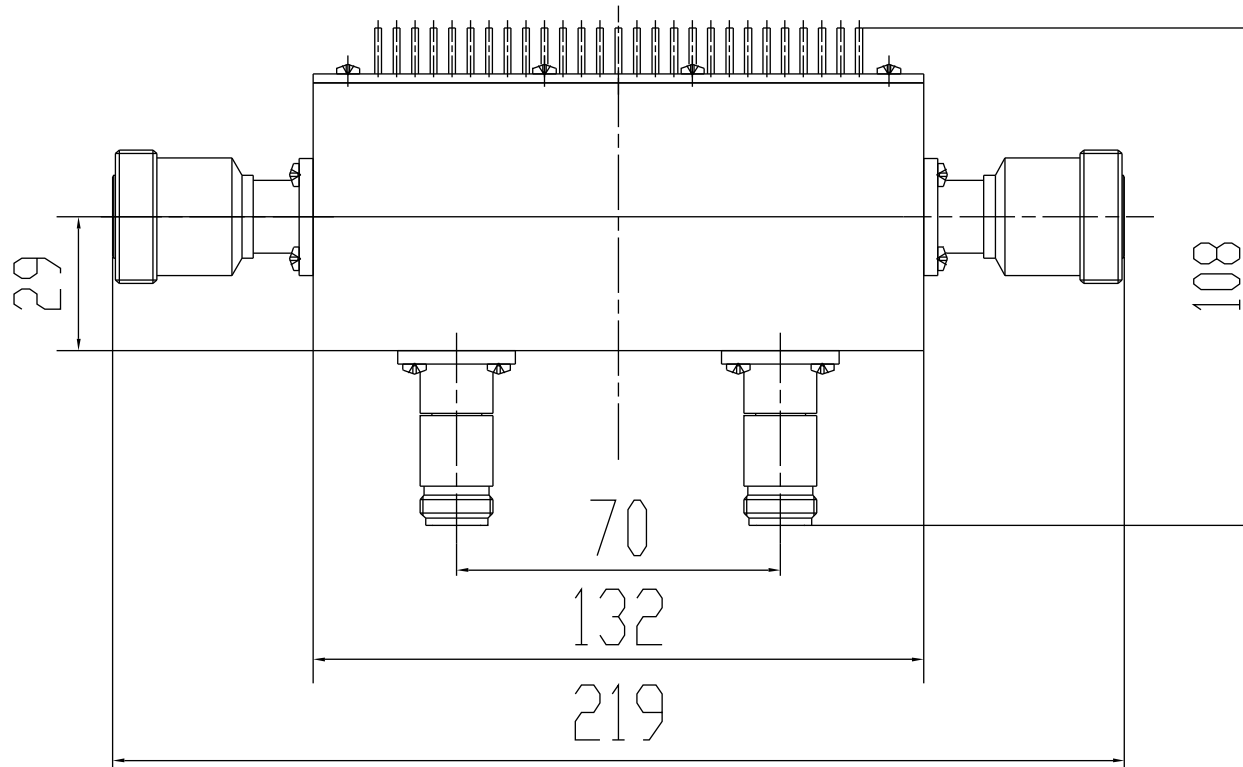

3.2 /

Frequency Range		0.0001-0.5 GHz			1283 E. Route 66 Ave. Glendora, CA 91741 Tel: (626)241-9635 Fax: (626)698-1638 www.microwavetown.com		Title	
Coupling		60-2dB					Coaxial Directional Coupler	
Directivity		16dB (Min)					Draw No.	
VSWR		1.33:1 (Max)					MT82603	
Insertion Loss		1dB (Max)					Outline Drawing	
Power (Average/Peak)		120w/1kw	Unit					
			mm		DO NOT SCALE DRAWING			