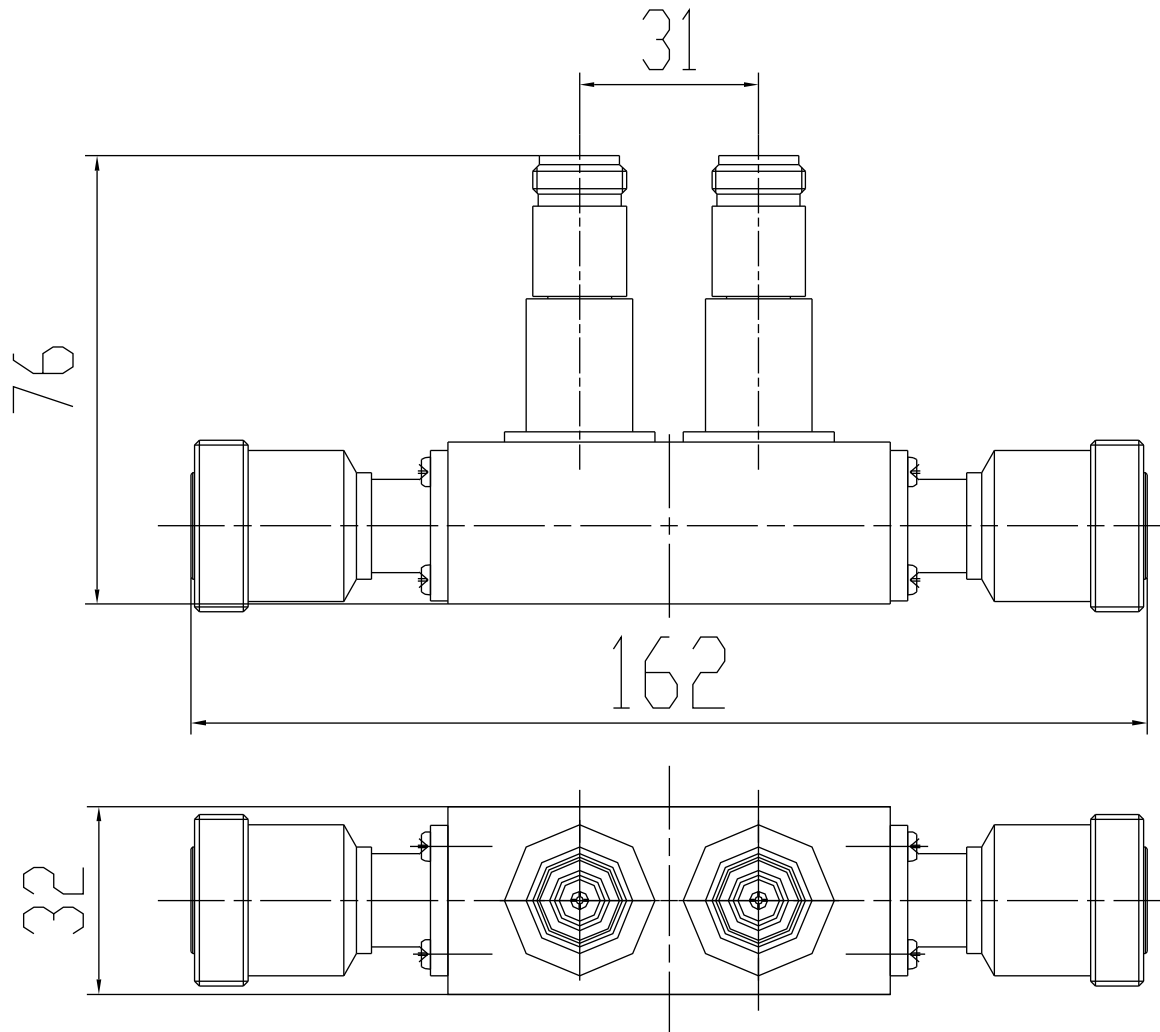

3.2/

Frequency Range		0.5-2.5 GHz			1283 E. Route 66 Ave. Glendora, CA 91741 Tel: (626)241-9635 Fax: (626)698-1638 <a href="http://www.microwavetown.com">www.microwavetown.com</a>		Title	
Coupling		60-2dB					Coaxial Directional Coupler	
Directivity		16dB (Min)					Draw No.	
VSWR		1.33:1 (Max)					MT82604	
Insertion Loss		1dB (Max)					Outline Drawing	
Power (Average/Peak)		400w/1kw	Unit					
			mm			DO NOT SCALE DRAWING		