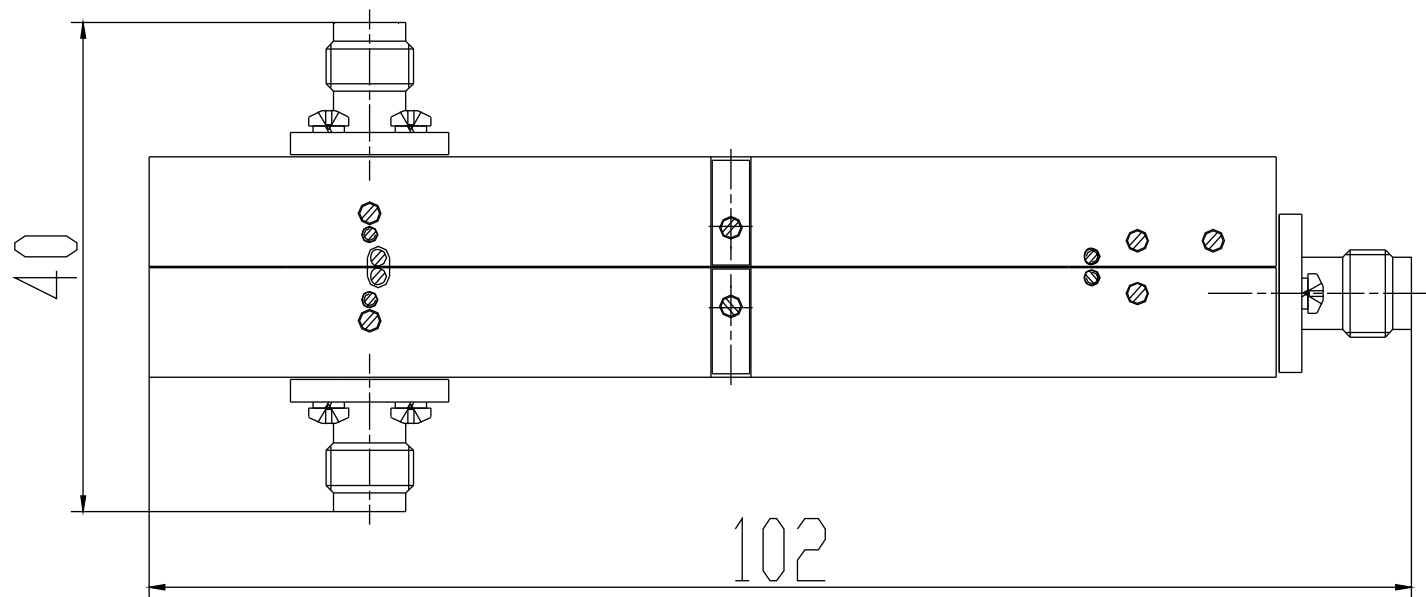

3.2 /

Frequency Range		3-67 GHz	M		1283 E. Route 66 Ave. Glendora, CA 91741 Tel: (626) 241-9635 Fax: (626) 698-1638 www.microwavetown.com		Title	
Coupling		13.5-3.5dB					Coaxial Directional Coupler	
Directivity		12dB (Min)					Draw No.	
VSWR		1.78:1 (Max)					MT82617	
Insertion Loss		2.7dB (Max)					Outline Drawing	
Power (Average/Peak)		1w/0.5kw	Unit					
			mm		DO NOT SCALE DRAWING			