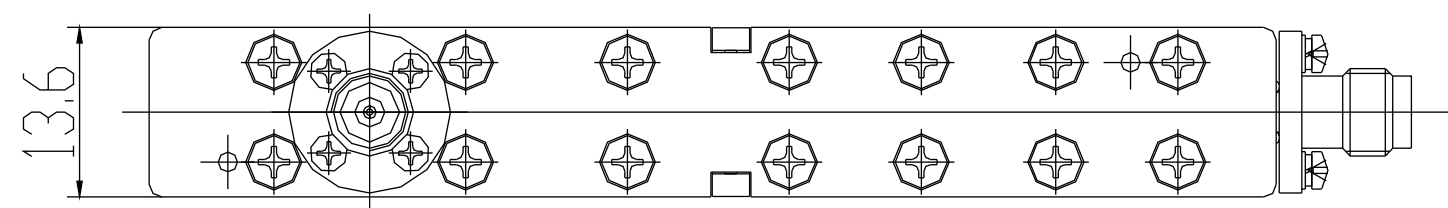

3.2 /

Frequency Range		3-67 GHz	M		1283 E. Route 66 Ave. Glendora, CA 91741 Tel: (626) 241-9635 Fax: (626) 698-1638 www.microwavetown.com		Title	
Coupling		13.5-3.5dB					Coaxial Directional Coupler	
Directivity		12dB (Min)					Draw No.	
VSWR		1.78:1 (Max)					MT82617	
Insertion Loss		2.7dB (Max)					Outline Drawing	
Power (Average/Peak)		1w/0.5kw	Unit					
			mm		DO NOT SCALE DRAWING			